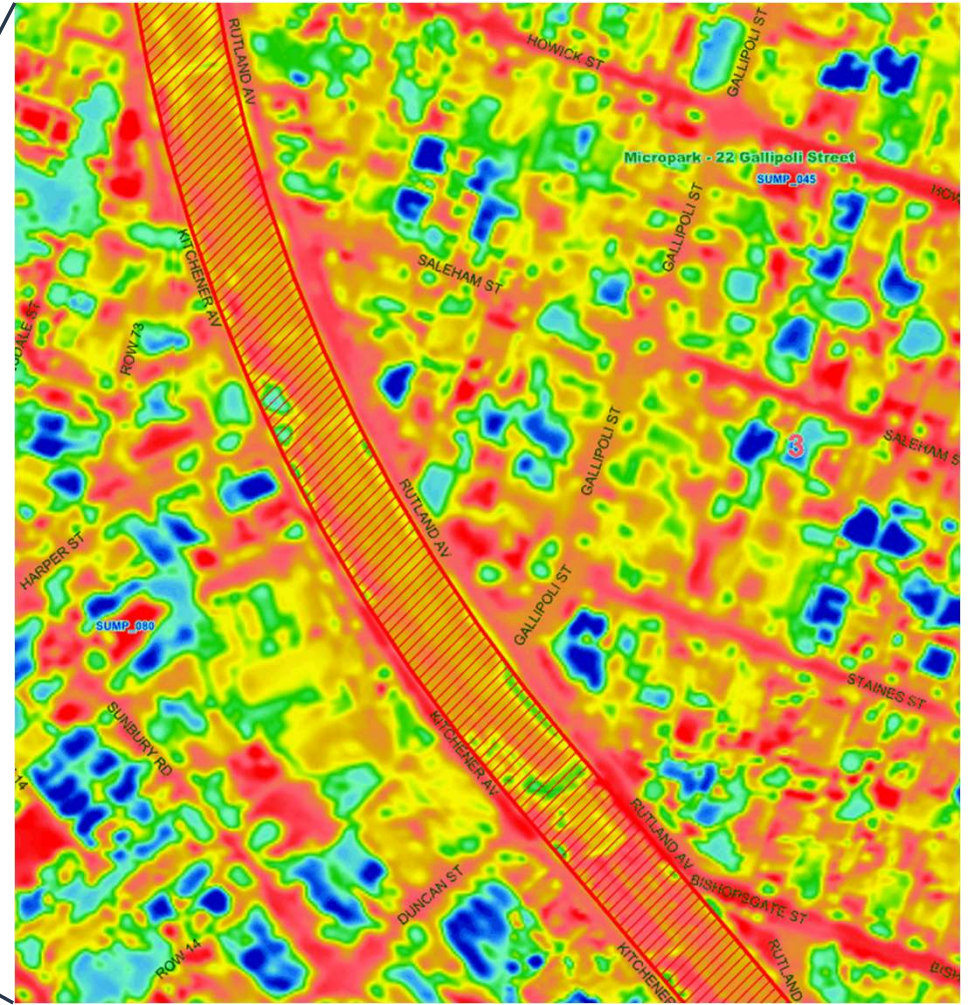

Projected Canopy - negligible

#LOVEVICPARK | VICTORIAPARK.WA.GOV.AU

AIR
TEMP
SHADE

AIR
TEMP
SUN

SURFACE
TEMP
SHADE

SURFACE
TEMP
SUN